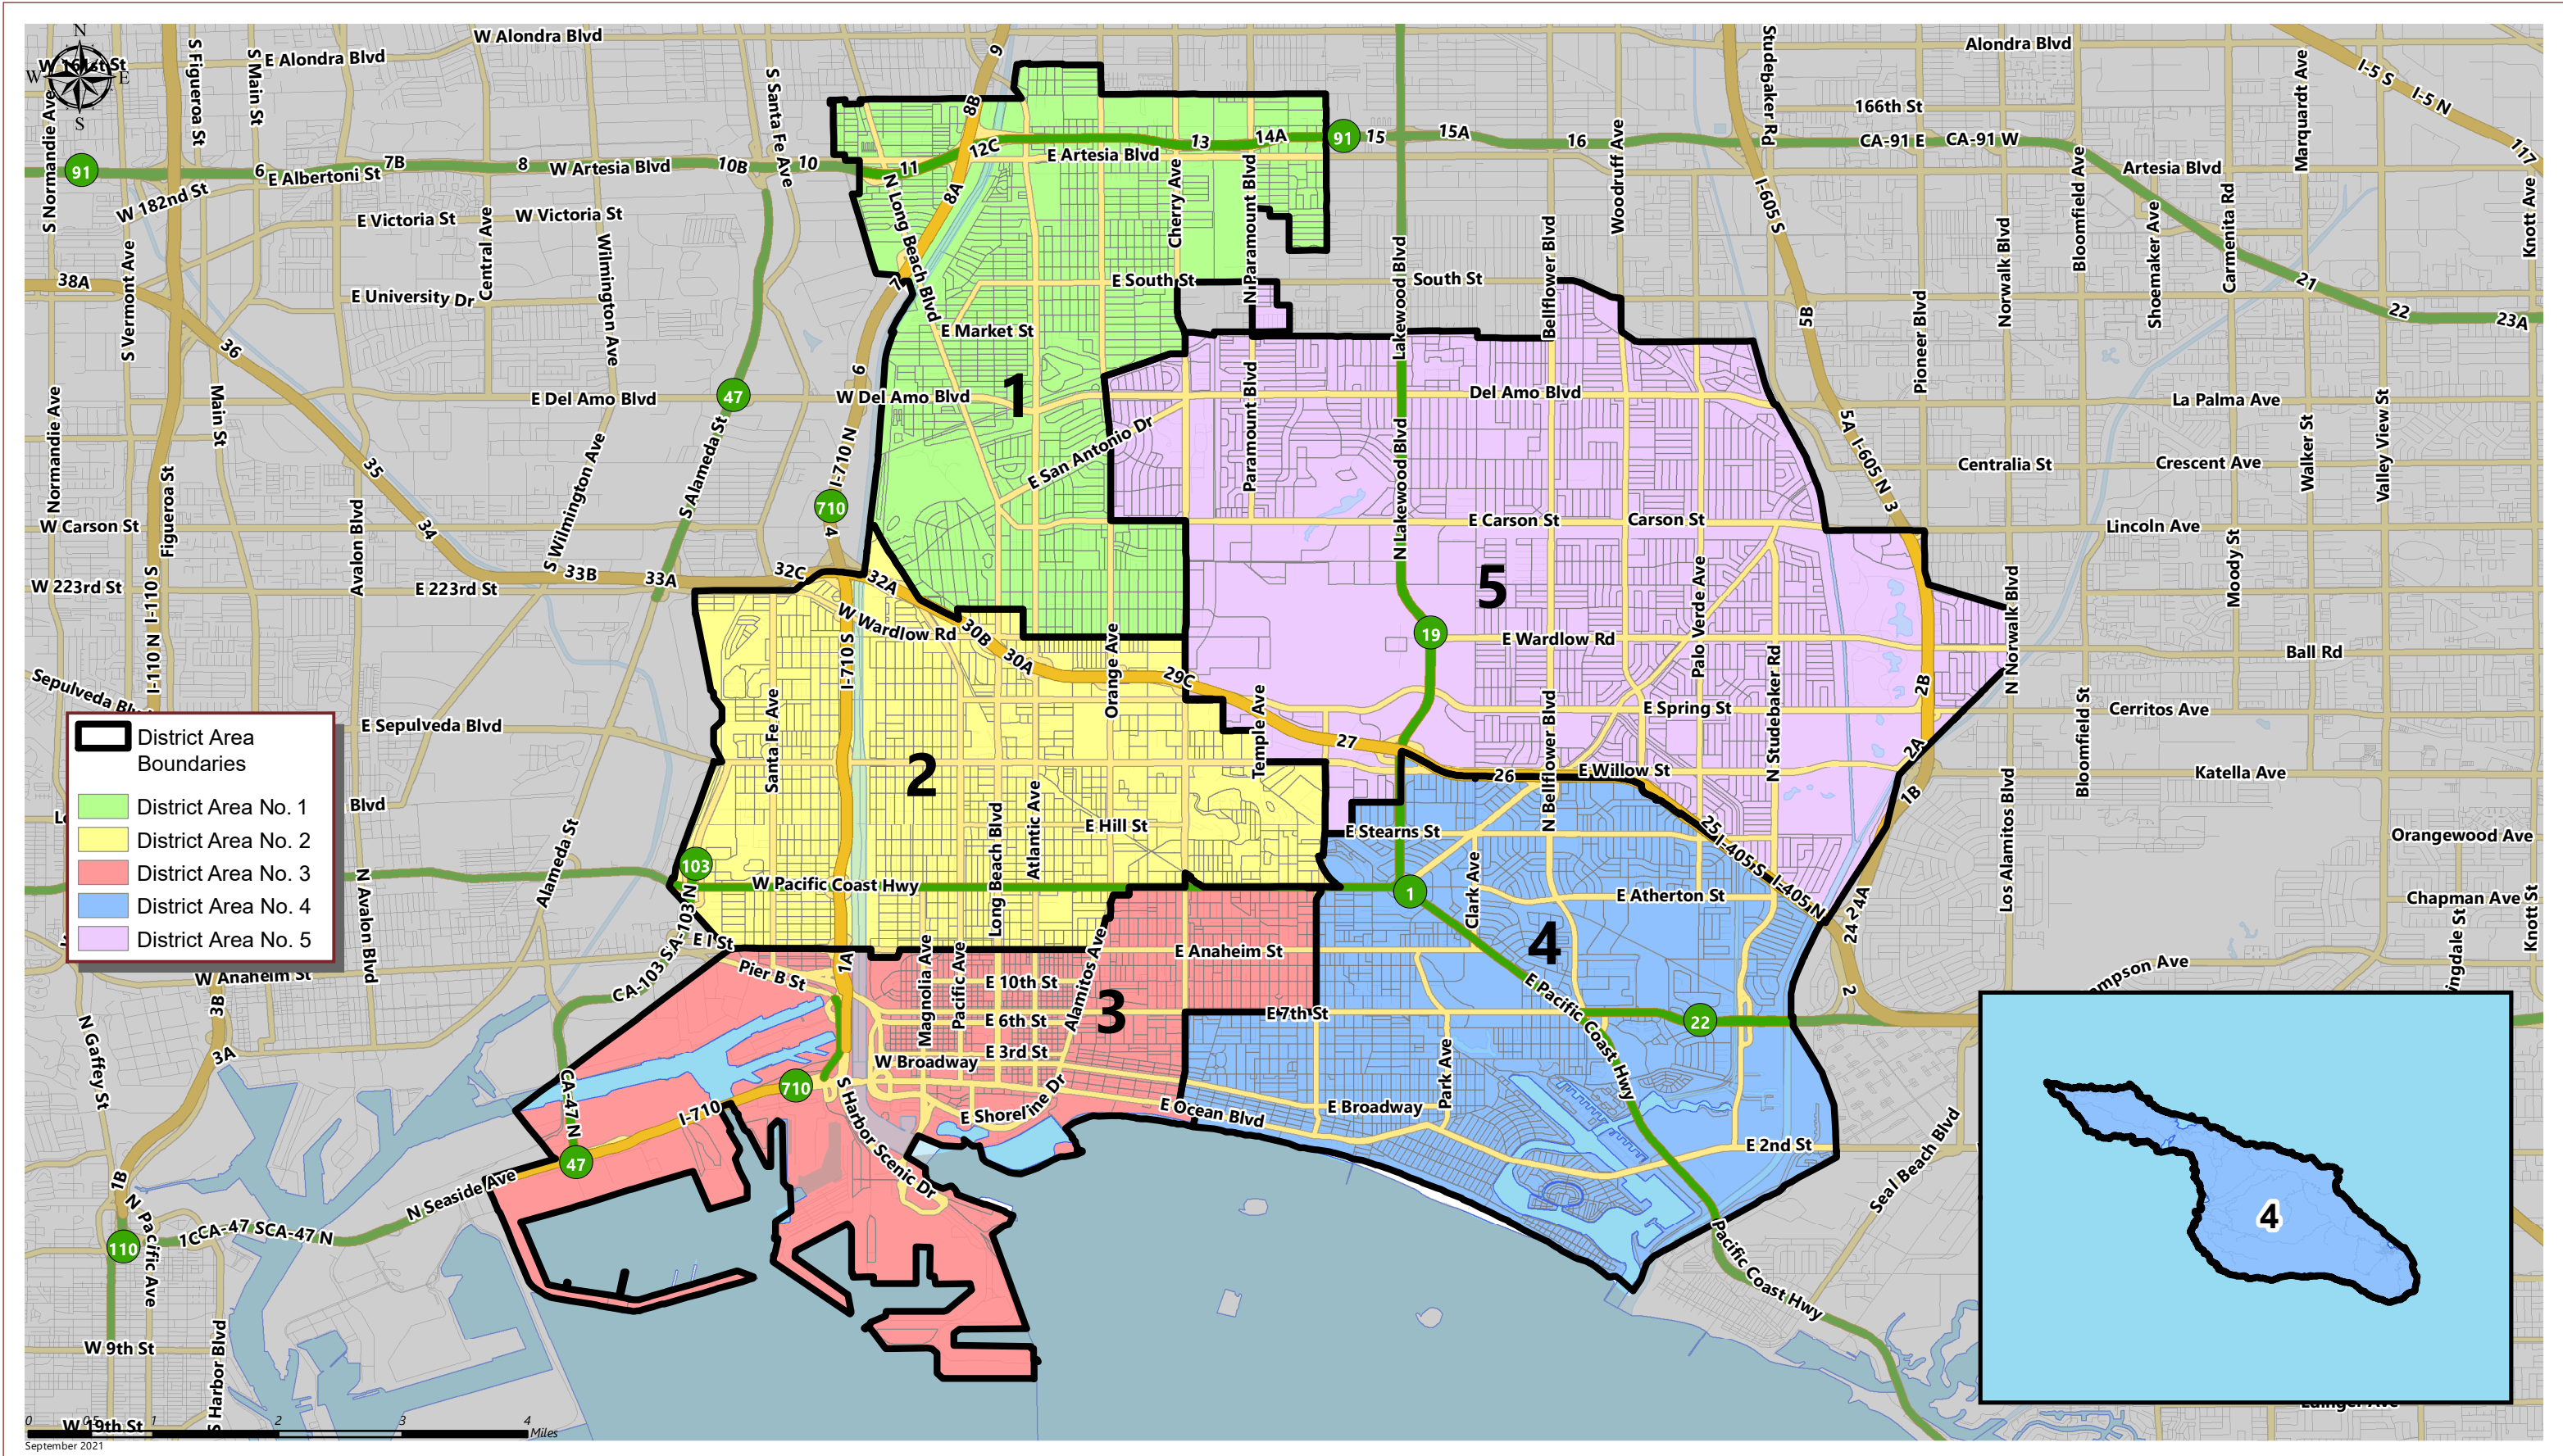

# LONG BEACH UNIFIED SCHOOL DISTRICT

## District Area Map

September 2021

Long Beach Unified School District Board of Education Approved: 12/1/21  
 City of Long Beach City Council Approved: 12/7/21